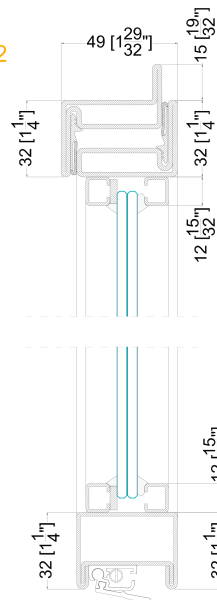

OS2 40
SLIM LINE

INTERIOR

STEEL - STAINLESS STEEL - CORTEN - BRASS

LEONARDO
WINDOWS & DOORS

OS2 40
SLIM LINE

INTERIOR

INSWING
OUTSWING

DETAIL 1 EXTERIOR

INTERIOR

DETAIL 2

EXTERIOR

INTERIOR