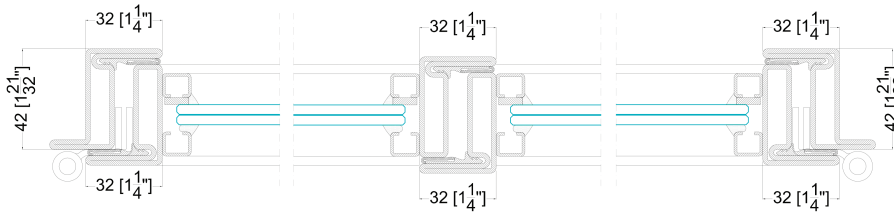

OS2 40
SLIM LINE

INTERIOR

STEEL - STAINLESS STEEL - CORTEN - BRASS

LEONARDO
WINDOWS & DOORS

OS2 40
SLIM LINE

INTERIOR

INSWING
OUTSWING

DETAIL 1 EXTERIOR

INTERIOR

DETAIL 2

EXTERIOR

INTERIOR