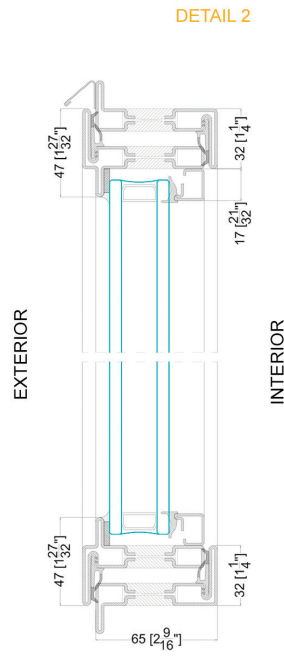

OS2 65
SLIM LINE

WINDOW

STEEL - STAINLESS STEEL - CORTEN - BRASS

LEONARDO
WINDOWS & DOORS

OS2 65
SLIM LINE

WINDOW

INSWING
OUTSWING
PIVOT

OS2 65
SLIM LINE

DOOR

STEEL - STAINLESS STEEL - CORTEN - BRASS

LEONARDO
WINDOWS & DOORS

OS2 65
SLIM LINE

DOOR

INSWING
OUTSWING
PIVOT