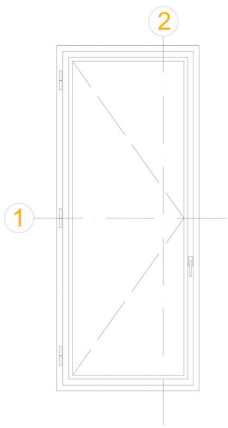

OS2 65
SLIM LINE

WINDOW

STEEL - STAINLESS STEEL - CORTEN - BRASS

LEONARDO
WINDOWS & DOORS

OS2 65
SLIM LINE

WINDOW

INSWING
OUTSWING
PIVOT

OS2 65
SLIM LINE

DOOR

STEEL - STAINLESS STEEL - CORTEN - BRASS

LEONARDO
WINDOWS & DOORS

OS2 65
SLIM LINE

DOOR

INSWING
OUTSWING
PIVOT