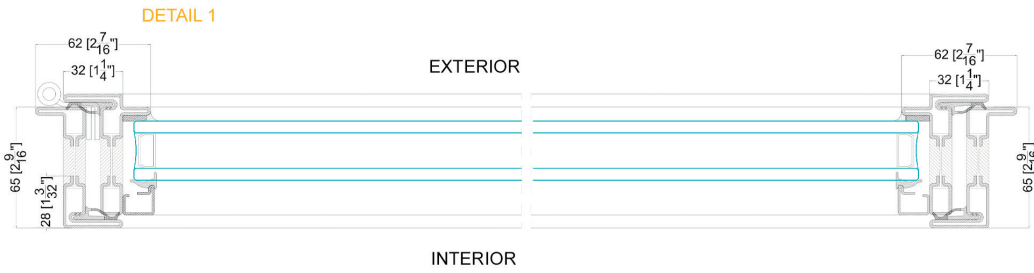

OS2 65
SLIM LINE

WINDOW

STEEL - STAINLESS STEEL - CORTEN - BRASS

LEONARDO
WINDOWS & DOORS

OS2 65
SLIM LINE

WINDOW

INSWING
OUTSWING
PIVOT

OS2 65
SLIM LINE

DOOR

STEEL - STAINLESS STEEL - CORTEN - BRASS

LEONARDO
WINDOWS & DOORS

OS2 65
SLIM LINE

DOOR

INSWING
OUTSWING
PIVOT