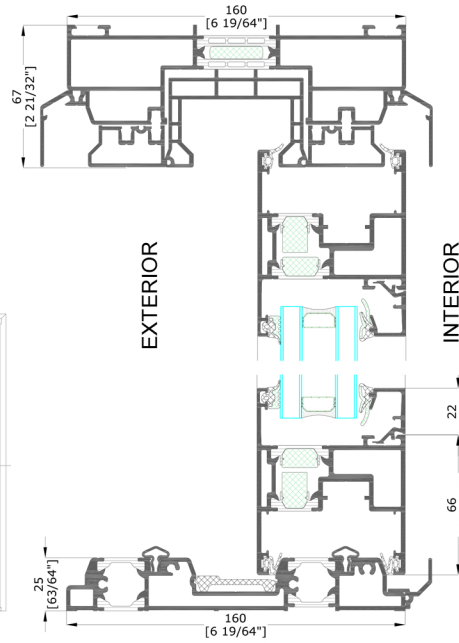

LEONARDO  
WINDOWS & DOORS

ASS 70 HI  
SMART WOOD

LEONARDO  
WINDOWS & DOORS

ASS 70 HI  
SMART WOOD

LIFT/SIDE  
SLIDING

DETAIL 1

DETAIL 2

DETAIL 3