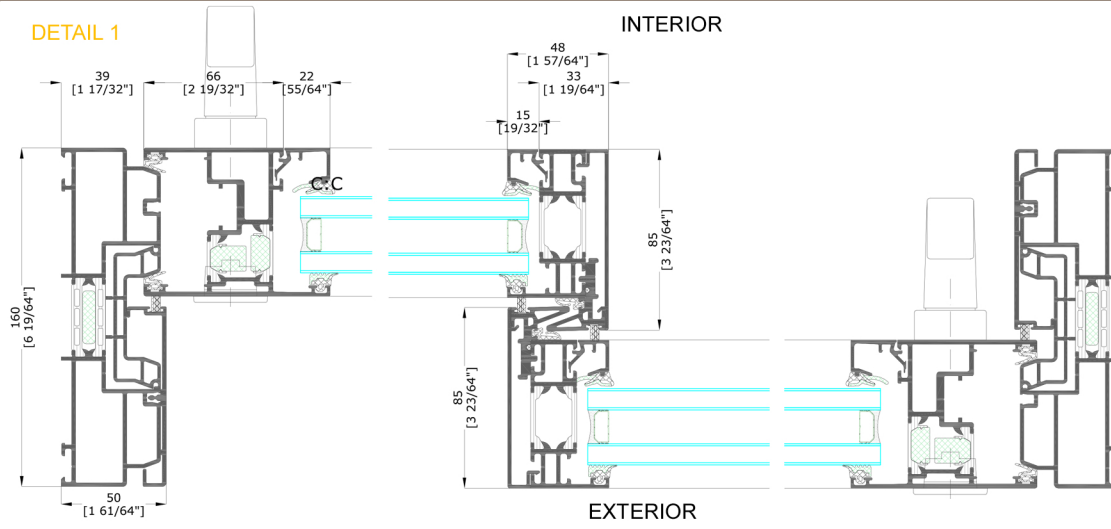

LEONARDO  
WINDOWS & DOORS

ASS 70 HI  
SMART WOOD

LEONARDO  
WINDOWS & DOORS

ASS 70 HI  
SMART WOOD

LIFT/SIDE  
SLIDING

DETAIL 1

DETAIL 2

DETAIL 3